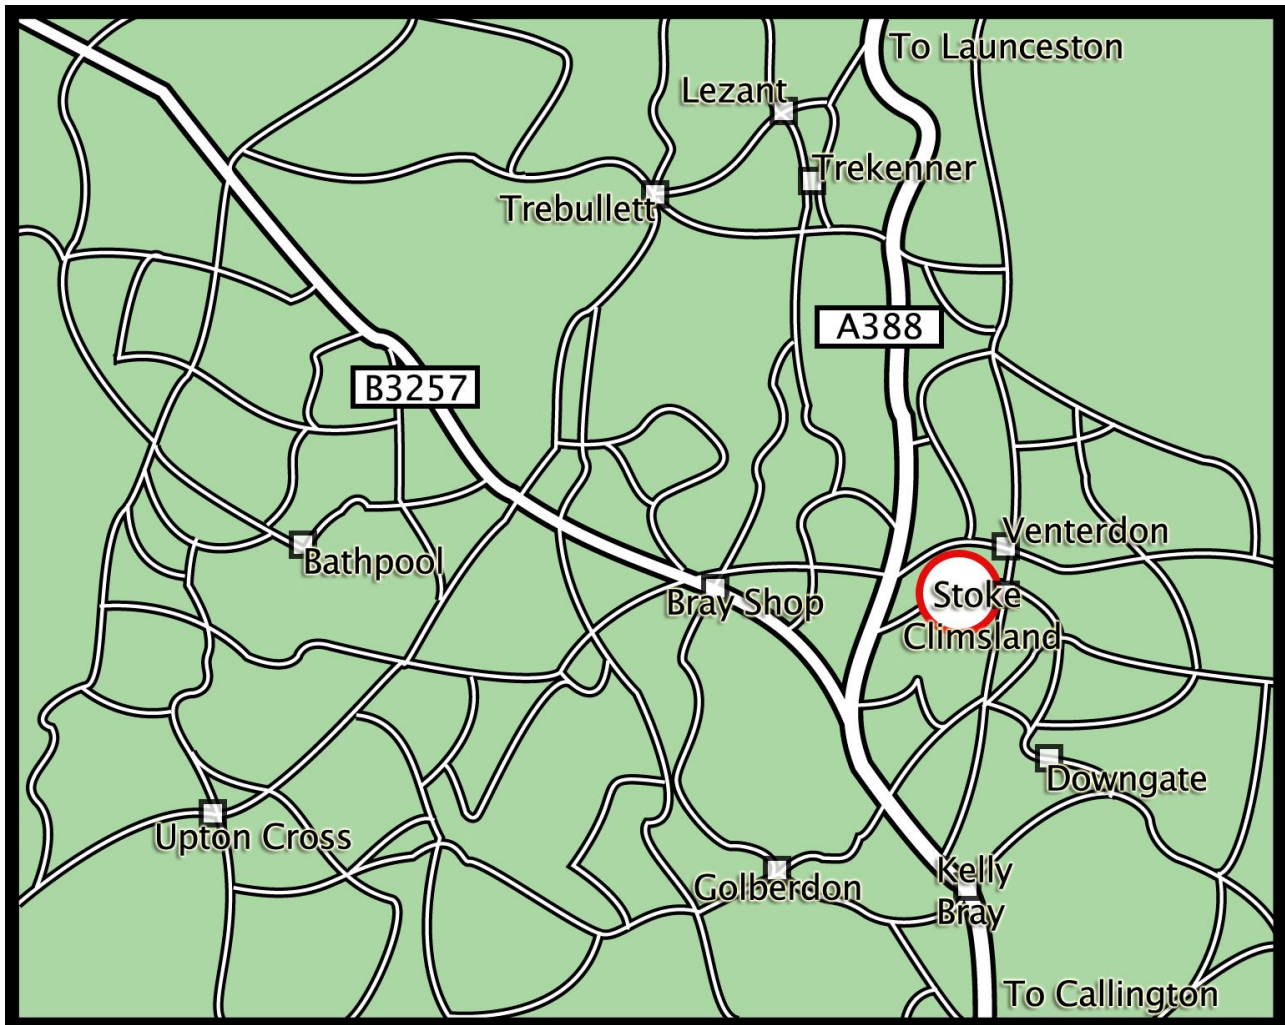

A S Recruiting

Your future is our future

The Old School, Stoke Climsland, Callington, Cornwall, PL17 8NY | Tel: (01579) 370488 | Mobile: 07747 022148

Location Map

Registered Office: A S Recruiting Ltd, Fernleigh, Bray Shop, Callington, Cornwall, PL17 8PZ | Vat No: 787 747751 | Registered in England & Wales | Company No: 5083169.

Privileged/confidential information may be contained in this email and is intended for the addressee. If you are not the addressee, or the person responsible for delivering it to the person addressed, you may not copy or deliver this to anyone else. If you receive this email by mistake, please notify us immediately.